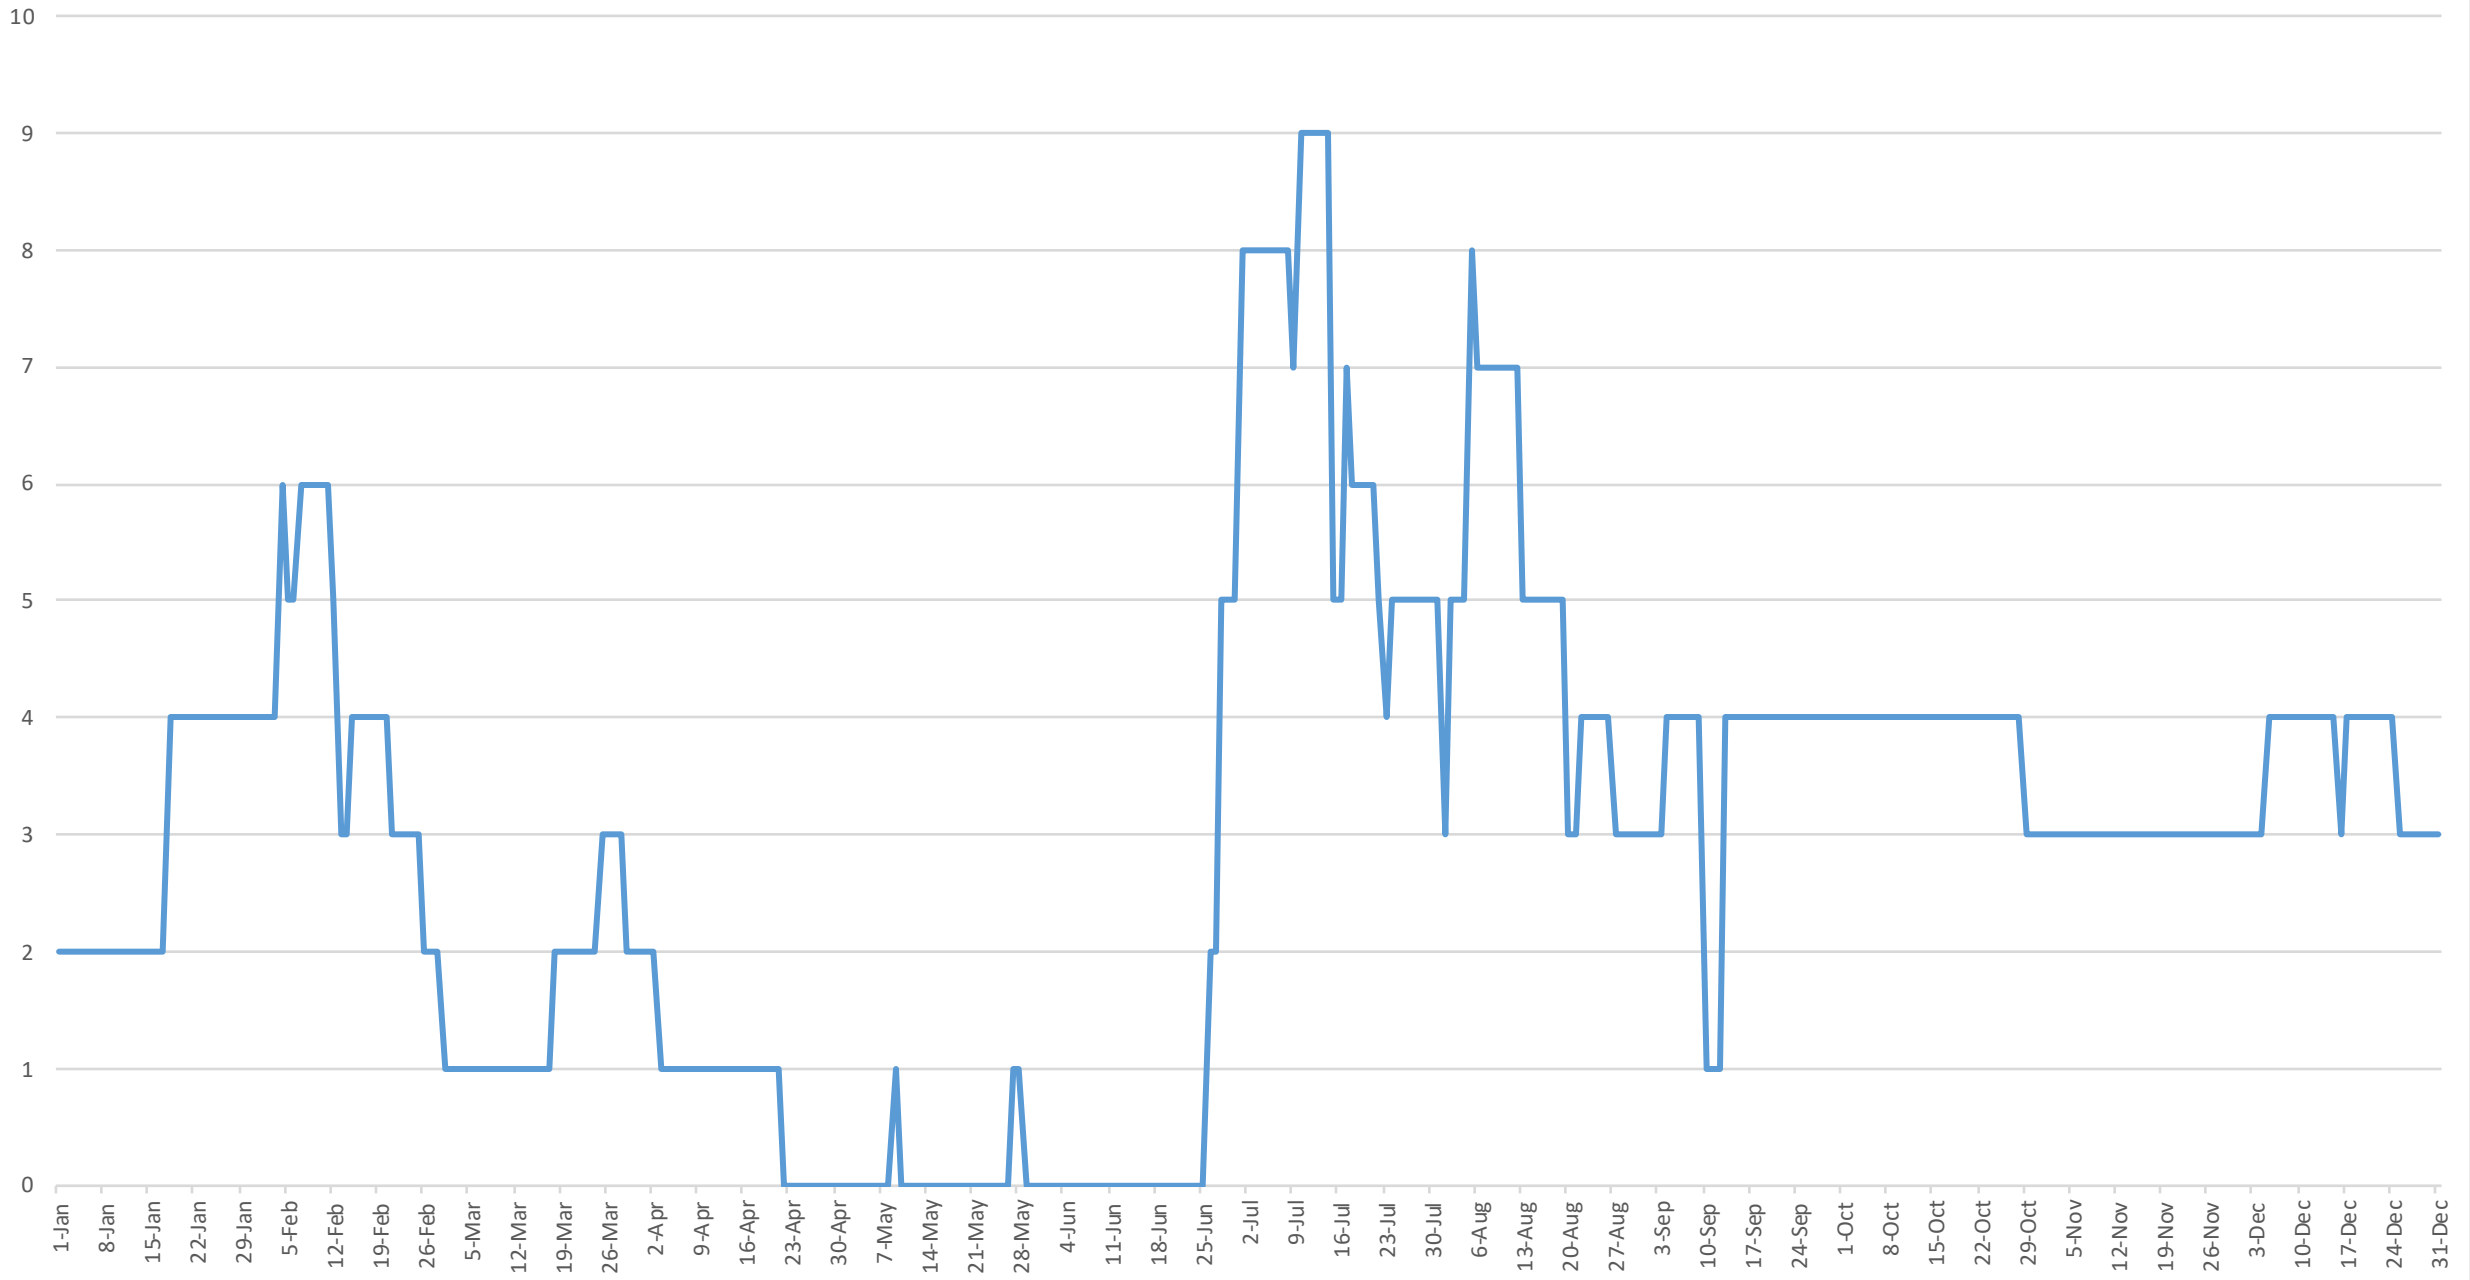

2014 Out of County Totals

Average Daily Number of Inmates Housed Out of County = 2.975342